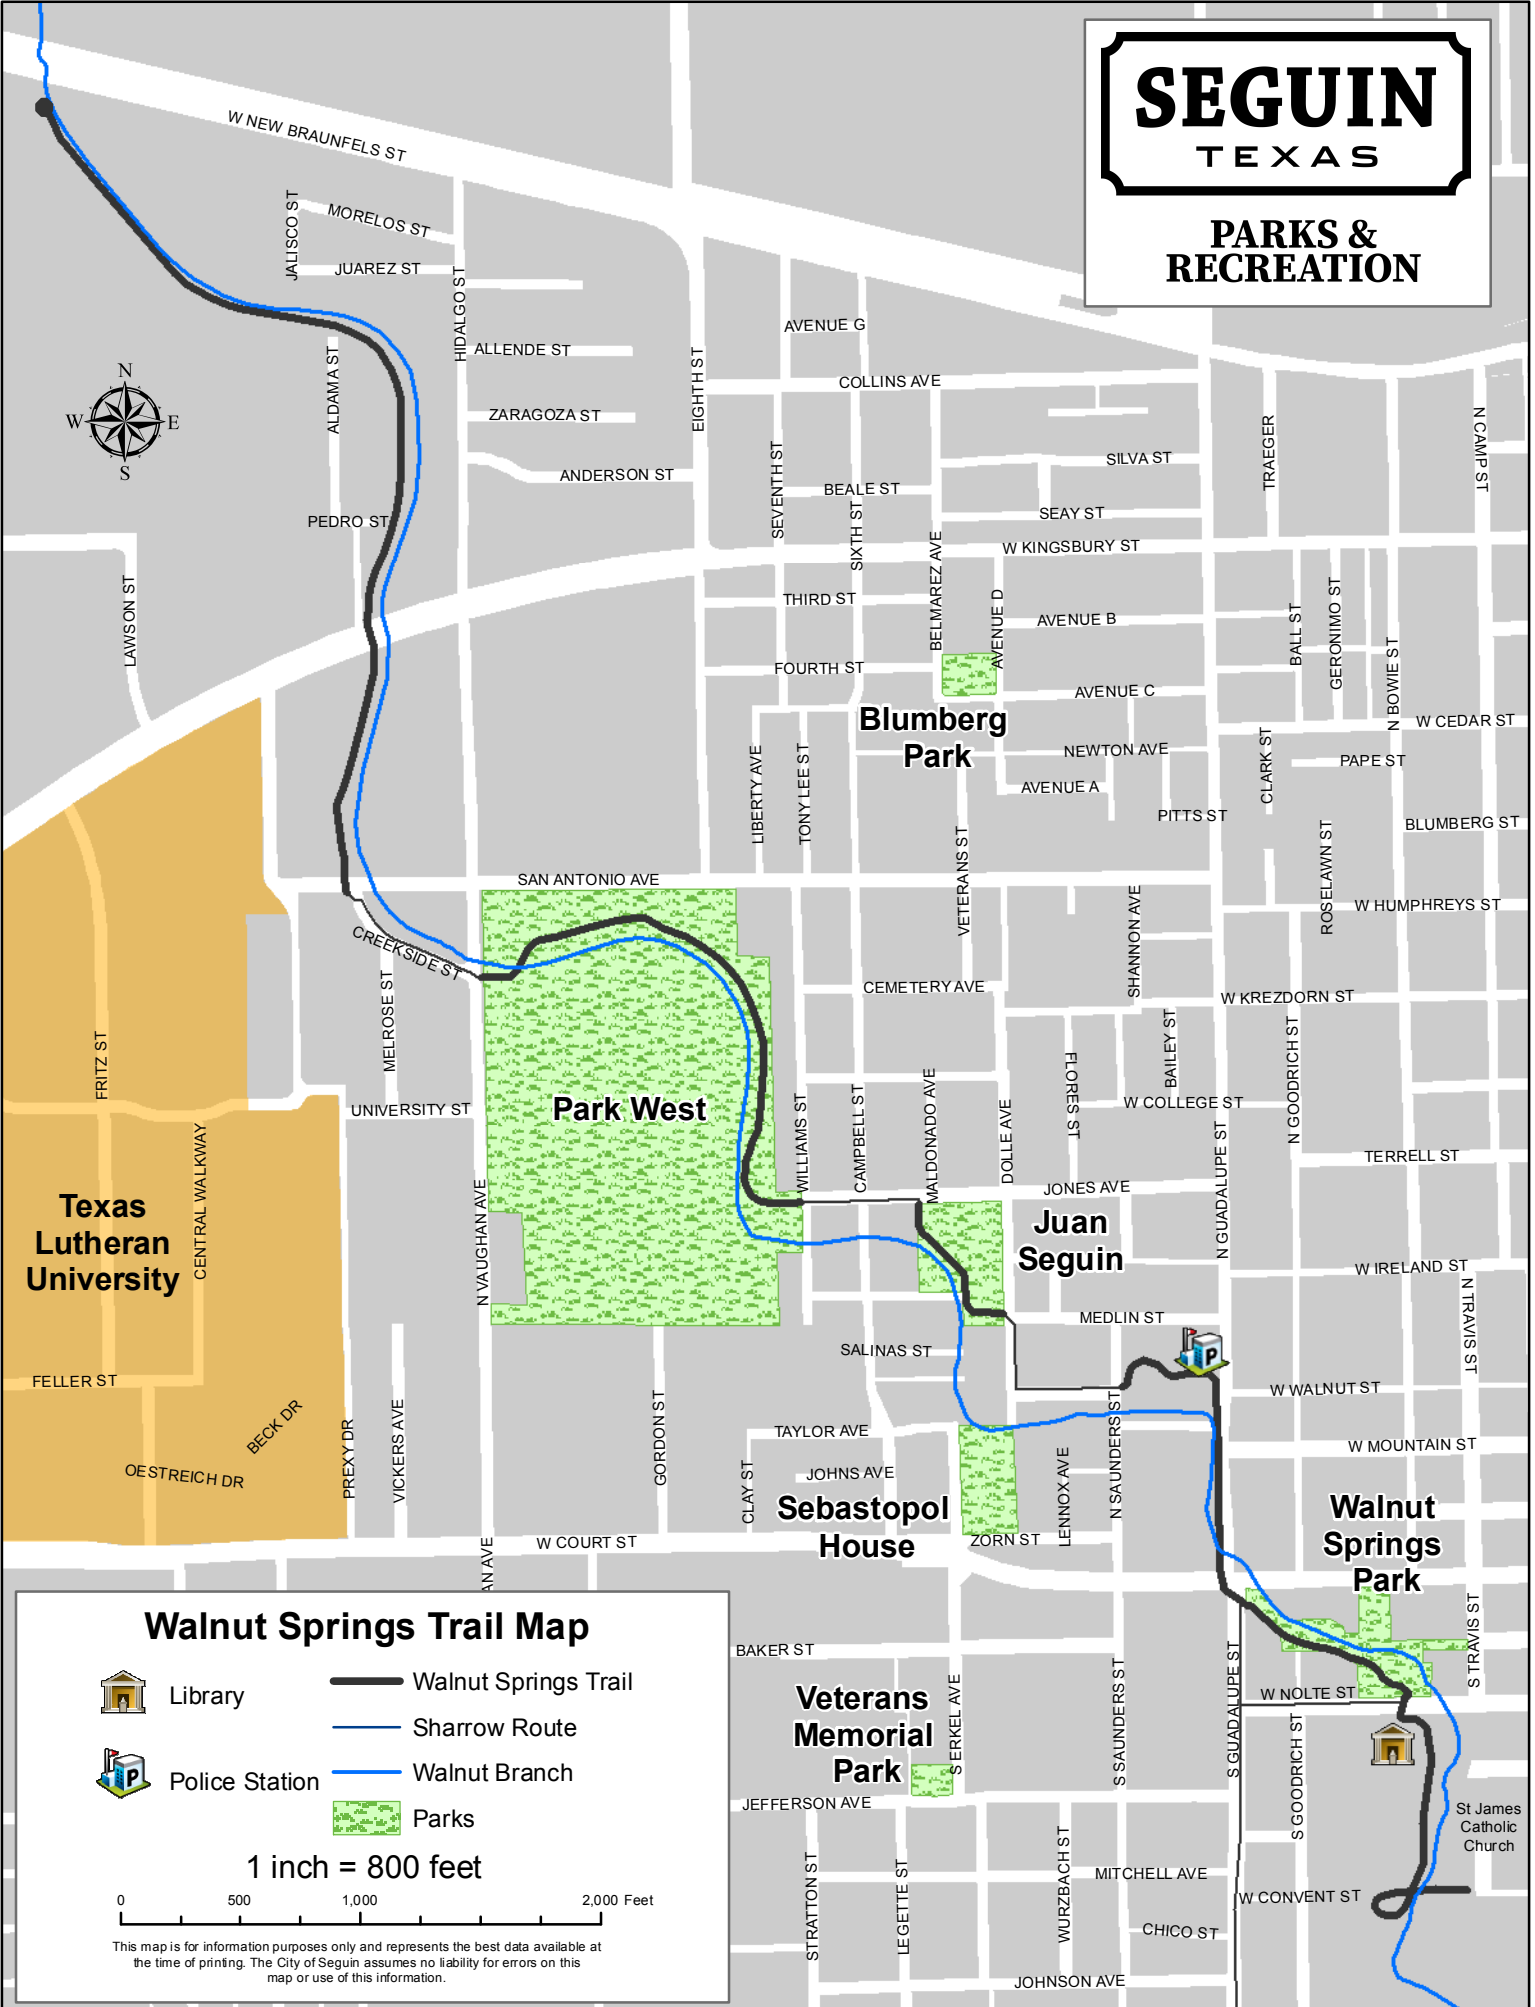

# SEGUIN TEXAS

## PARKS & RECREATION

### Walnut Springs Trail Map

Library

Walnut Springs Trail

Police Station

Sharrow Route

Walnut Branch

Parks

1 inch = 800 feet

This map is for information purposes only and represents the best data available at the time of printing. The City of Seguin assumes no liability for errors on this map or use of this information.