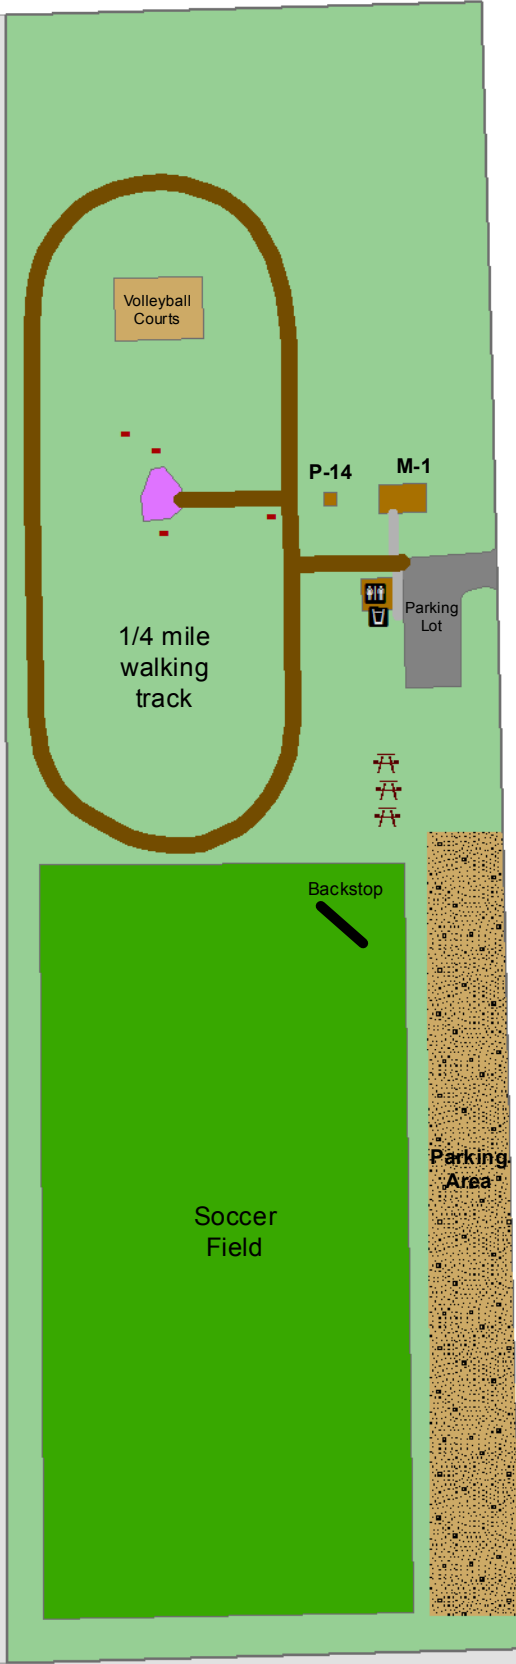

RIO NOGALES DR

W MARTINDALE ST

N GUADALUPE ST

LINCOLN ST

AJ MALONE DR

Manuel C. Castilla Park

This map is for information purposes only and represents the best data available at the time of printing. The City of Seguin assumes no liability for errors on this map or use of this information.

-  Bench
-  Memorial
-  Picnic table
-  Restrooms
-  Water fountain
-  Sidewalk
-  Walking track
-  Buildings
-  Parking area
-  Parking lot
-  Playground