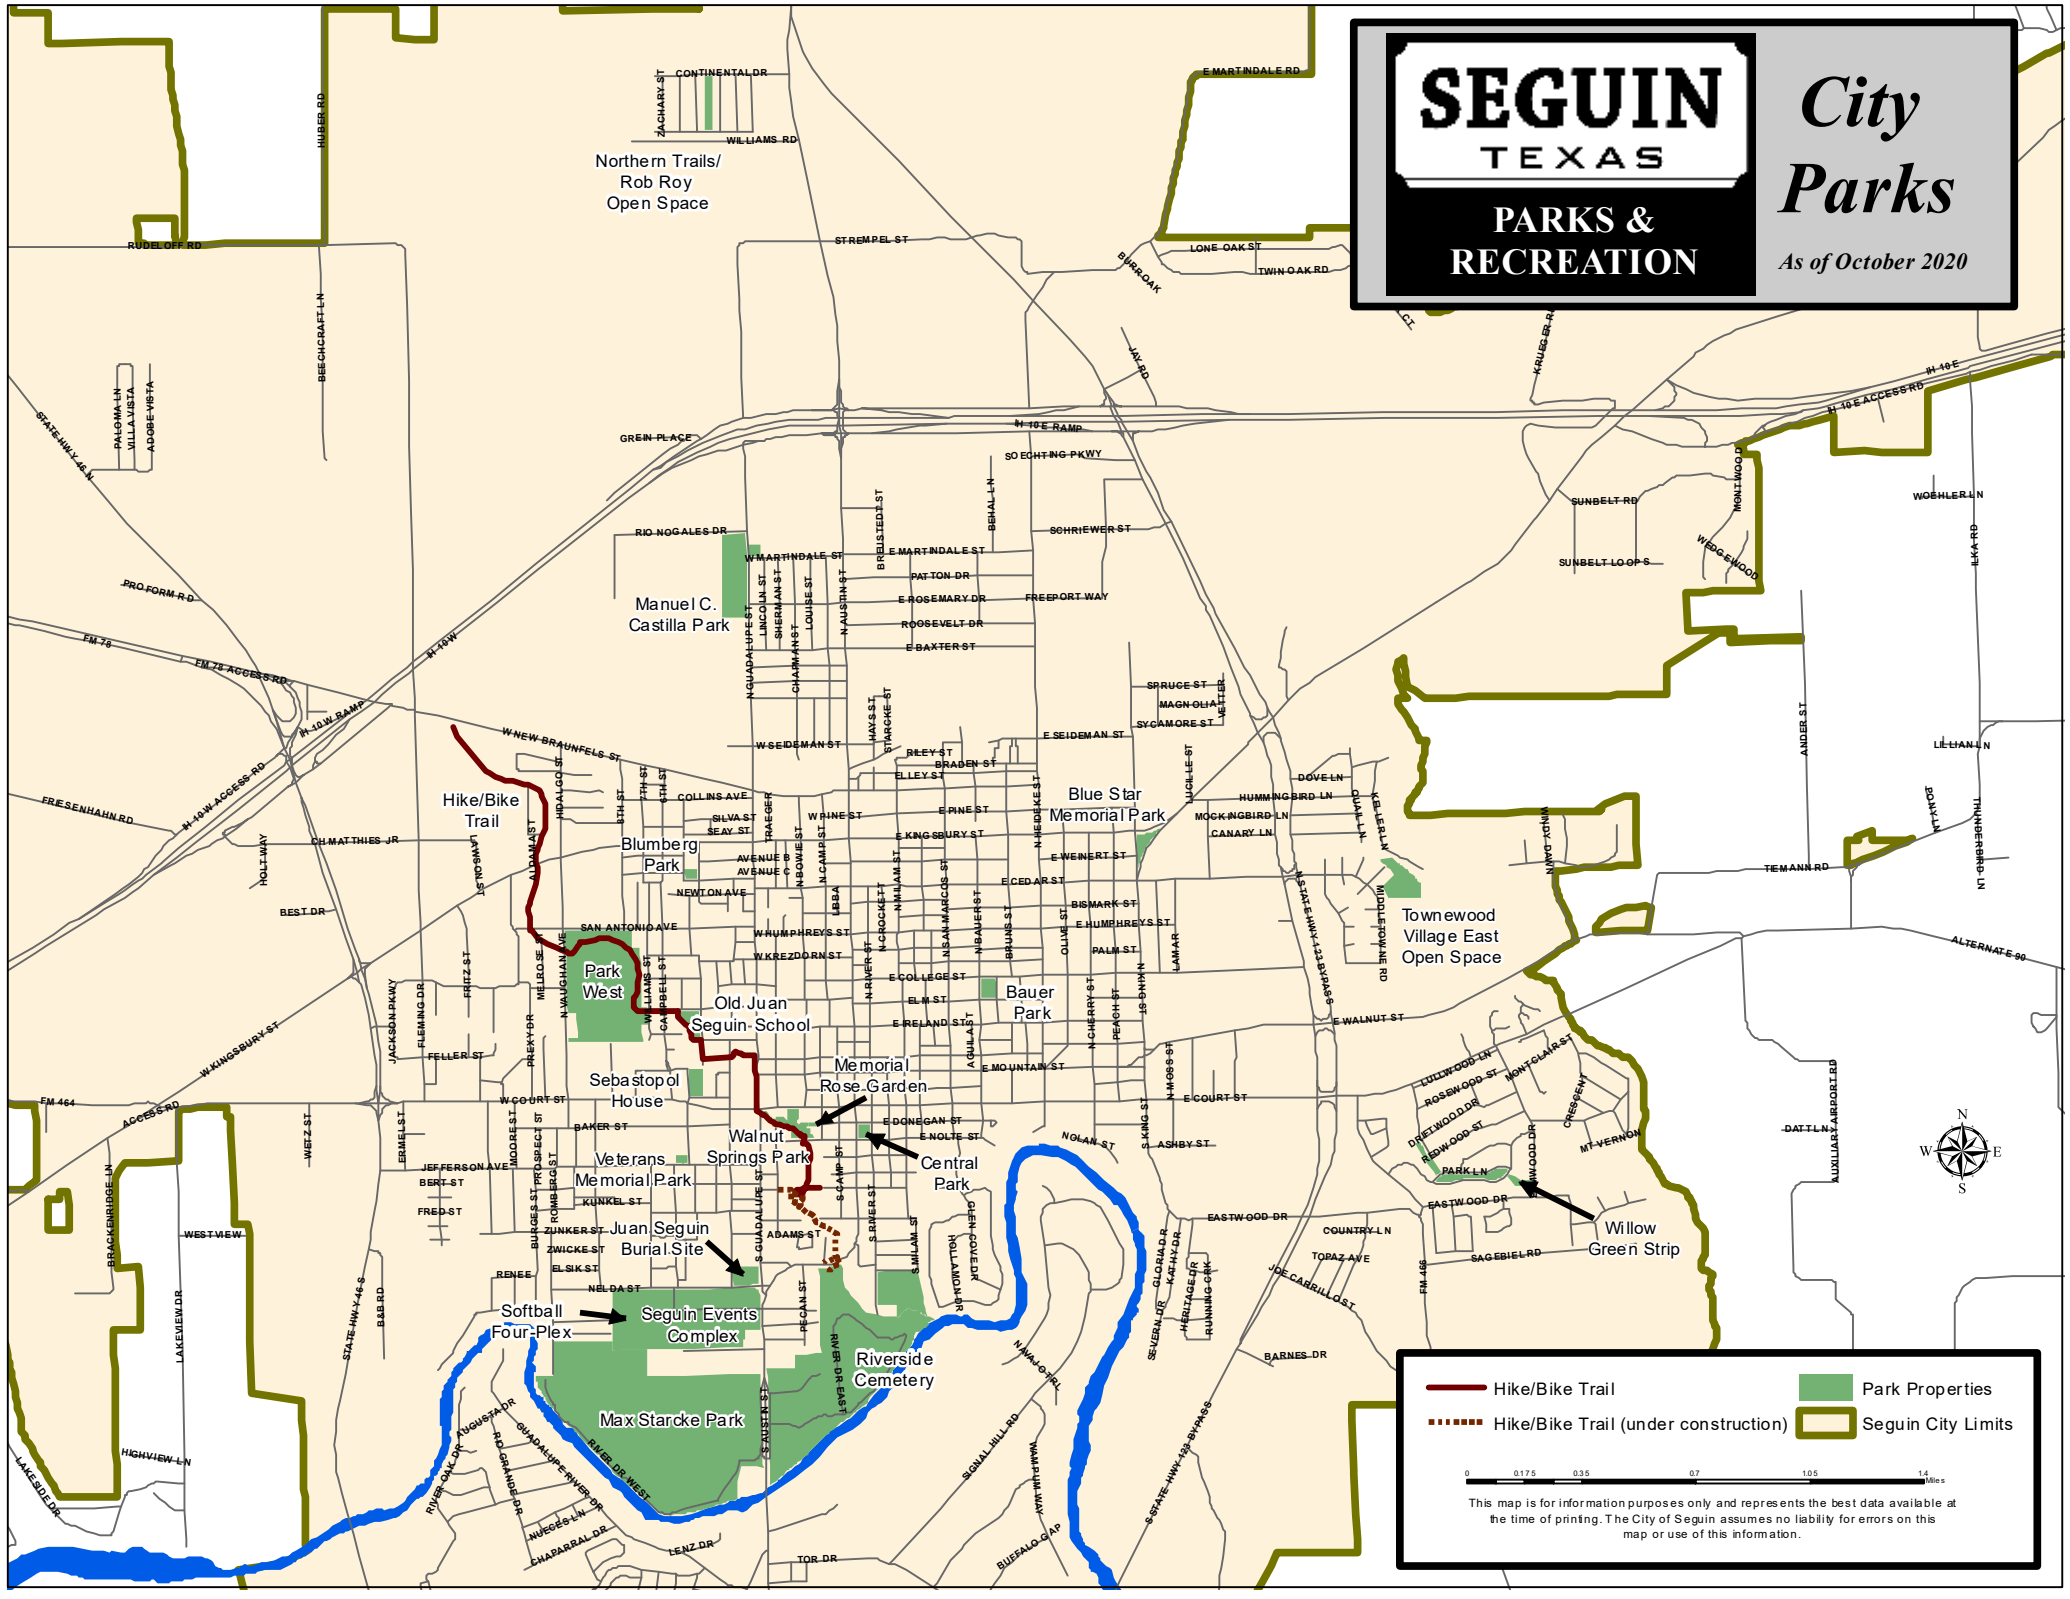

SEGUIN TEXAS

PARKS & RECREATION

City Parks

As of October 2020

Northern Trails/
Rob Roy
Open Space

Manuel C.
Castilla Park

Blue Star
Memorial Park

Townwood
Village East
Open Space

Hike/Bike
Trail

Blumberg
Park

Park
West

Old Juan
Seguin School

Bauer
Park

Memorial
Rose Garden

Sebastopol
House

Walnut
Springs Park

Central
Park

Veterans
Memorial Park

Juan Seguin
Burial Site

Softball
Four-Plex

Seguin Events
Complex

Riverside
Cemetery

Max Starcke
Park

Willow
Green Strip

	Hike/Bike Trail		Park Properties
	Hike/Bike Trail (under construction)		Seguin City Limits

0 0.175 0.35 0.7 1.05 1.4 Miles

This map is for information purposes only and represents the best data available at the time of printing. The City of Seguin assumes no liability for errors on this map or use of this information.